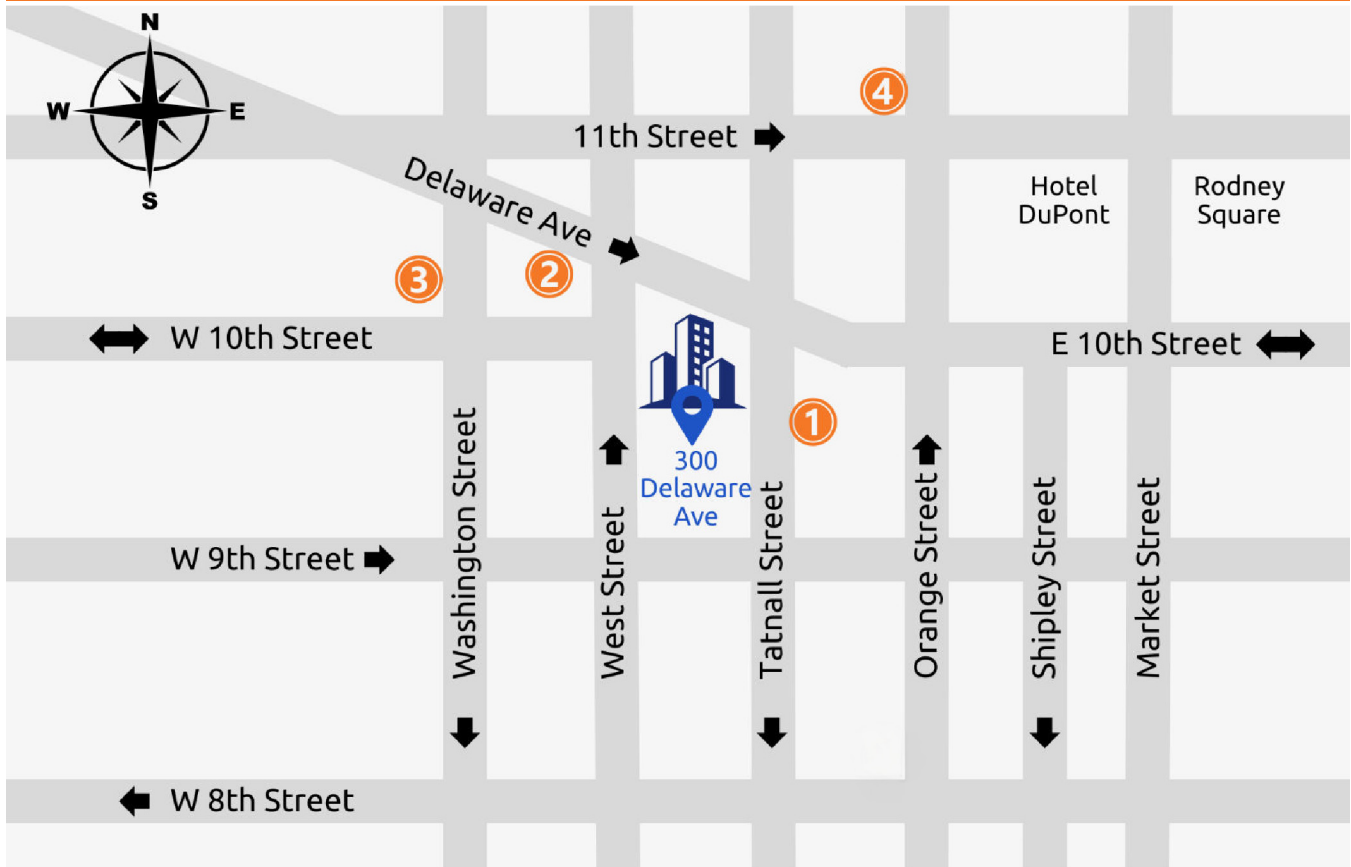

## MAP TO PARKING

- ① 222 Delaware Ave Garage – Covered parking – \$4/hr; up to \$11/day
- ② Sheraton Suites Wilmington Downtown – 422 Delaware Ave – Flat rate \$24/day
- ③ 10th Street Garage – 1001 Washington St (WSFS Bldg) – Covered parking – up to \$12/day
- ④ 1101 N. Orange Street – Covered parking – \$4/hr; up to \$20/day

[Click here](#) for additional downtown parking information.