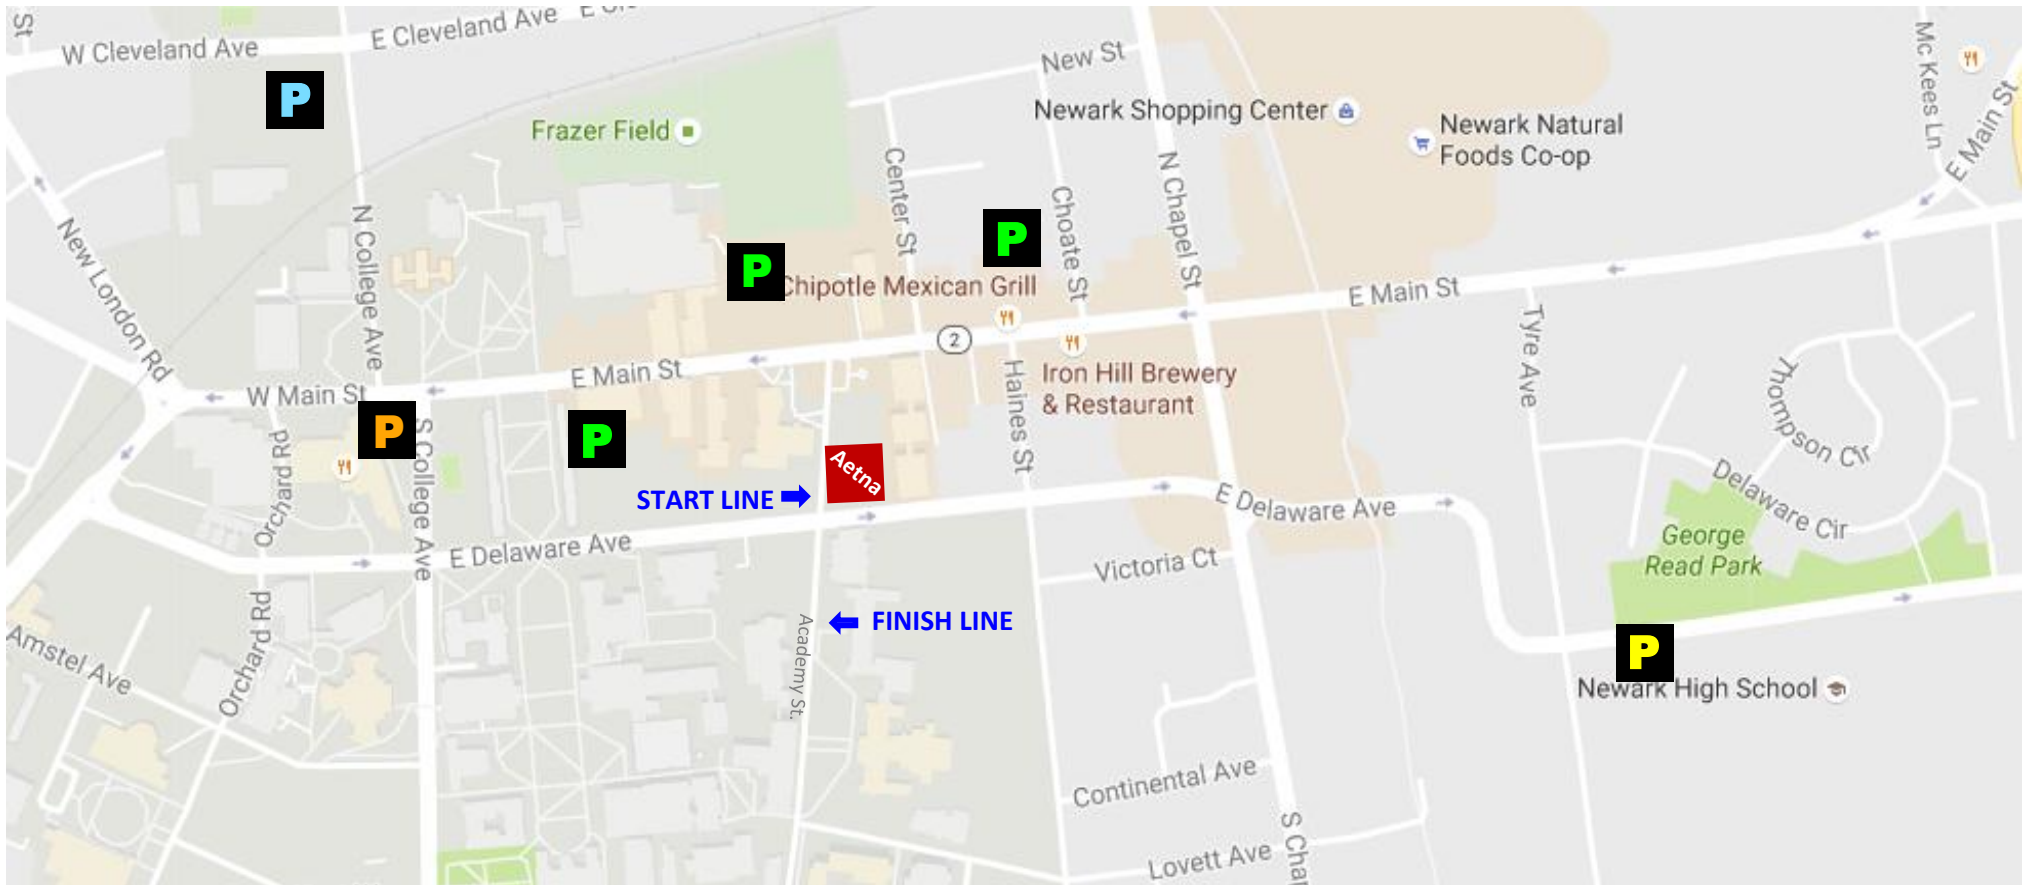

Reindeer Run & Romp 5K - Parking Map

Please be prepared for downtown Newark traffic on a Friday night. Be sure to give yourself plenty of time to get parked and to the start line in front of the Fire House on Academy St! We strongly recommend taking advantage of one of our Early Packet Pick-Up opportunities so that all you have to do when you arrive on Friday evening is get yourself to the start line.

Available Parking:

- P** Newark High School - 750 E Delaware Ave, Newark, DE 19711
- P** UD Lot #19 - North College Avenue
- P** Trabant Parking Garage - you will have to pay to park
- P** Off-Street Parking Lots - you will have to pay to park

On-Street Parking Meters - you will have to pay to park

Lots to Avoid: Newark Shopping Center – *You will be towed*

*Strongly recommended in order to avoid Main St.
No fee and just over 0.5 miles from the start line - great for a warm up!*

**Special
Olympics**
Delaware