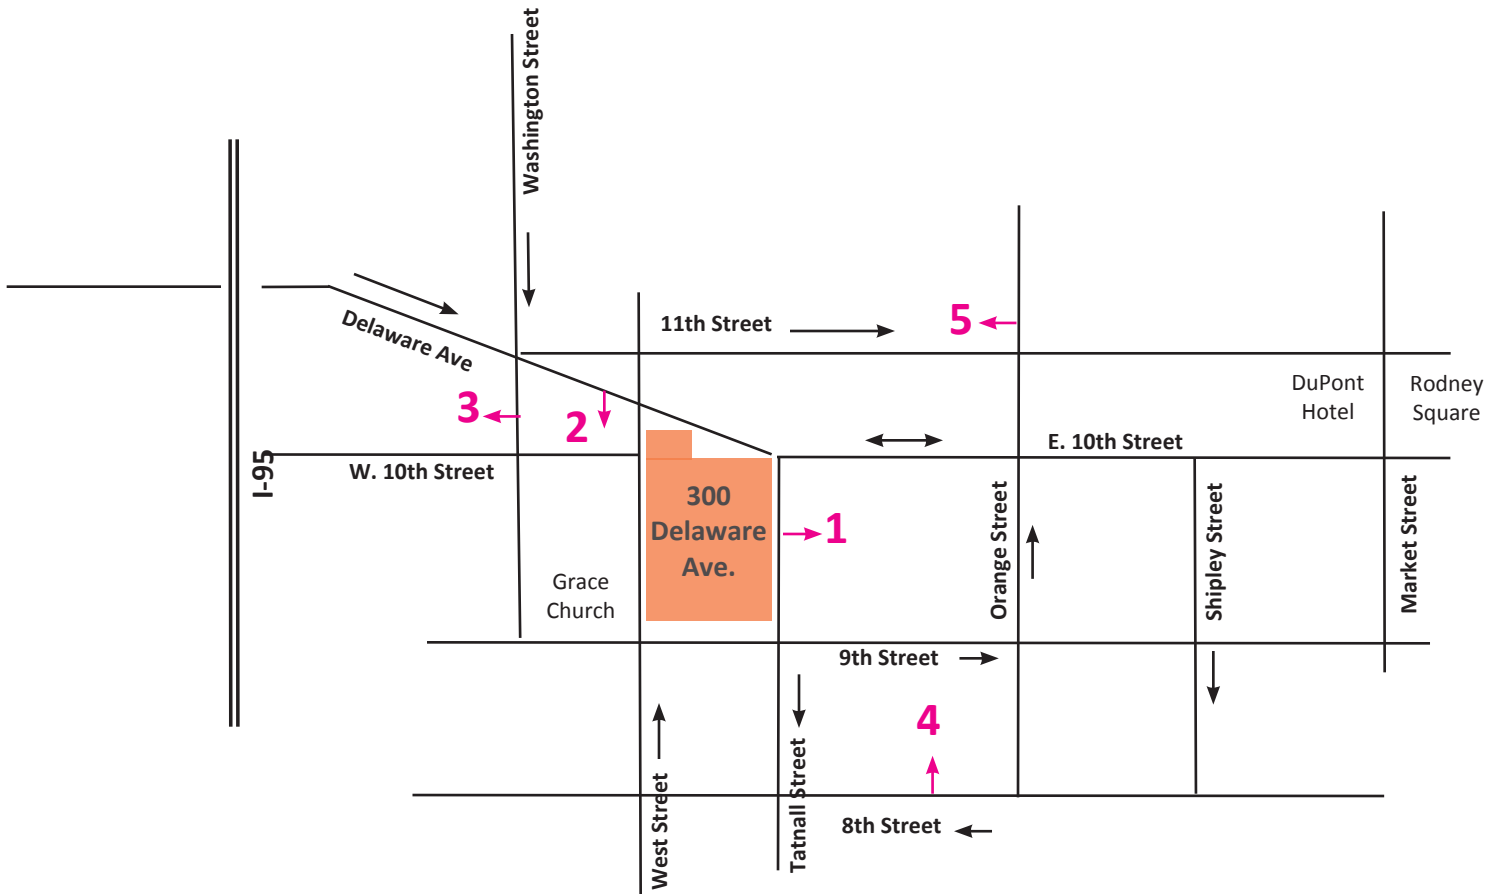

Map to Parking

Key

- 1** - 222 Delaware Ave garage, covered parking, hourly rate up to \$12/day
 - 2** - Sheraton Suites Wilmington Downtown, 422 Delaware Ave; flat rate \$12/day
 - 3** - WSFS Building - covered parking garage, 1001 Washington Street; hourly rates up to \$12/day
 - 4** - 8th Street Lot; hourly rates up to \$9/day
 - 5** - 1101 N. Orange Street; covered parking, hourly rates up to \$12/day
- Pink arrow denotes entrance to parking

Map is not drawn to scale