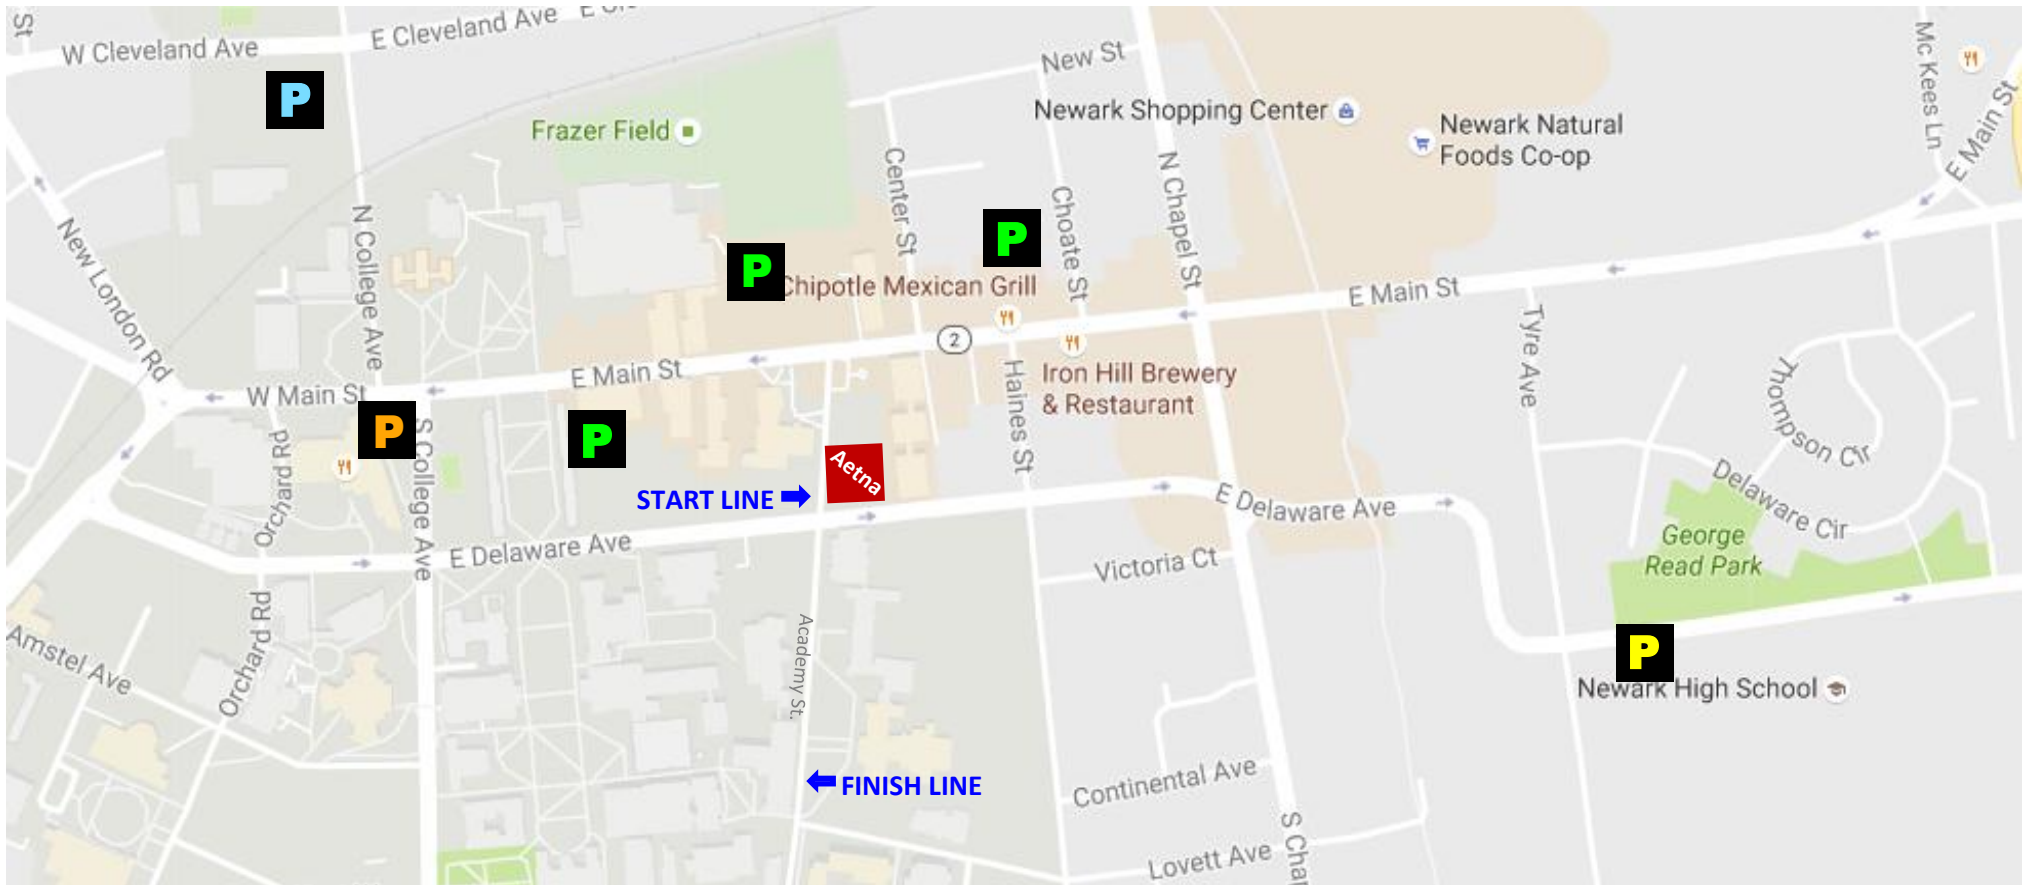

Reindeer Run & Romp 5K - Parking Map

Please be prepared for downtown Newark traffic on a Friday night. Be sure to give yourself plenty of time to get parked and to the start line in front of the Fire House on Academy St! We strongly recommend taking advantage of one of our Early Packet Pick-Up opportunities so that all you have to do when you arrive on Friday evening is get yourself to the start line.

Available Parking:

- P** Newark High School - 750 E Delaware Ave, Newark, DE 19711
- P** UD Lot #19 - North College Avenue
- P** Trabant Parking Garage - \$2.00 per hour - cash and all major credit cards accepted
- P** Off-Street Parking Lots - \$1.00 per hour - cash/quarters, validations, and all major credit cards accepted

***Strongly recommended in order to avoid Main St.
No fee and just over 0.5 miles from the start line - great for a warm up!***

On-Street Parking Meters - \$1.25 per hour (mainly located on Main St)

Lots to Avoid: Burger King on S. Chapel; Newark Shopping Center – *You will be towed*