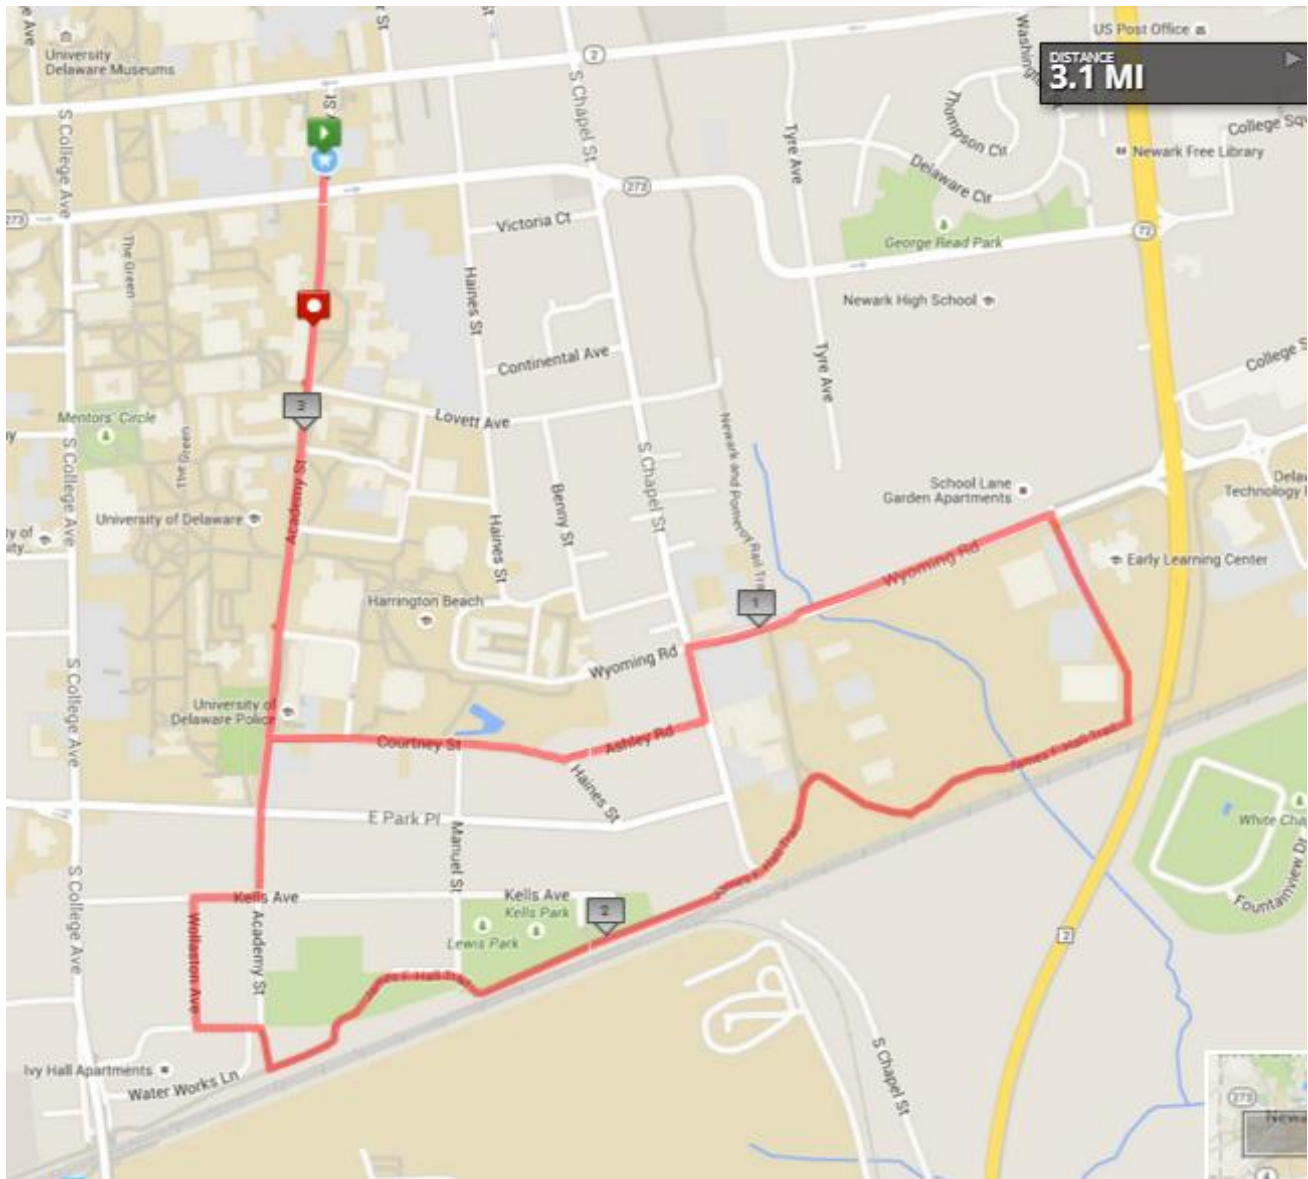

Reindeer Run & Romp 5K Course

The *Reindeer Run & Romp 5K* is a full loop beginning at Academy Street and Delaware Ave. You will proceed south on Academy St, left onto Courtney St, continue on Ashley Rd, left onto Chapel St, immediate right onto Wyoming Rd, right through the parking lot of UD Early Learning Center, right onto the James F. Hall Trail. Stay on the trail to Academy Street, left onto Water Works Lane, right onto Wollaston Ave, right onto Kells Ave, and then a left onto Academy to the finish line. The Romp (walk) follows the same course as the run.